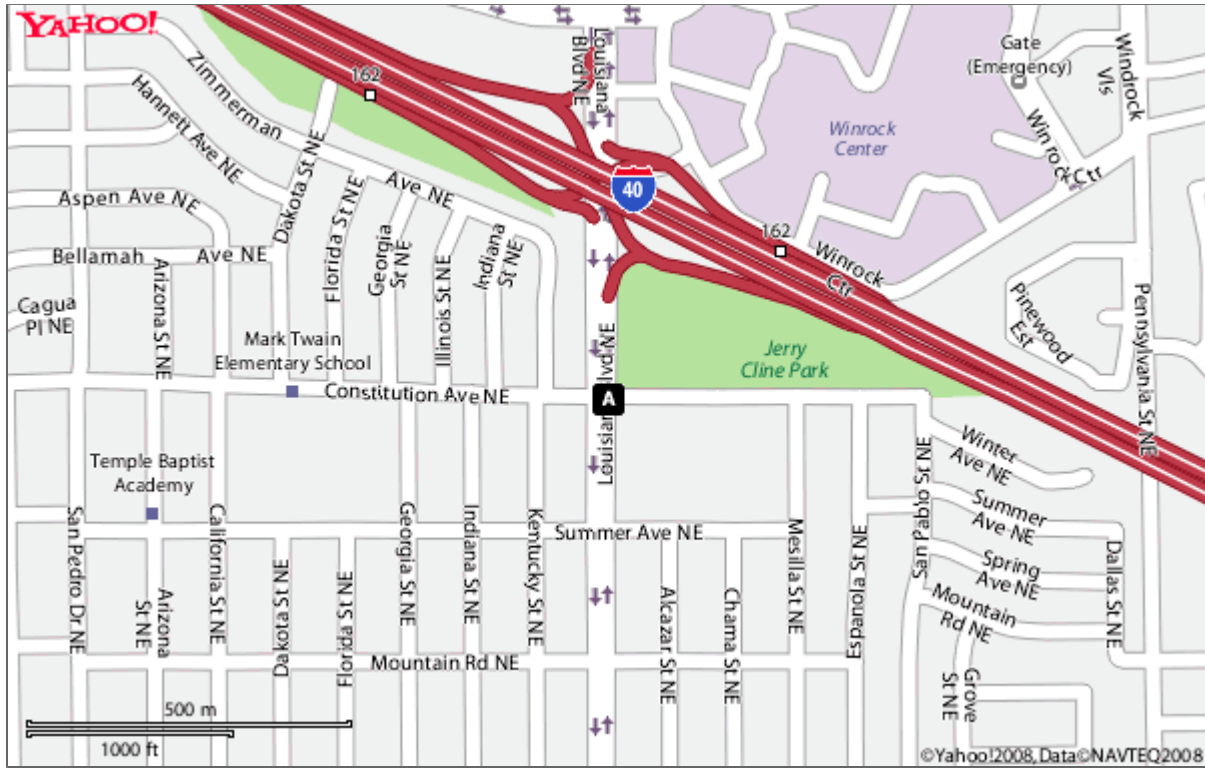

# Yahoo! Maps - Jerry Cline Park, Uptown, NM 87110

When using any driving directions or map, it's a good idea to do a reality check and make sure the road still exists, watch out for construction, and follow all traffic safety precautions. This is only to be used as an aid in planning.